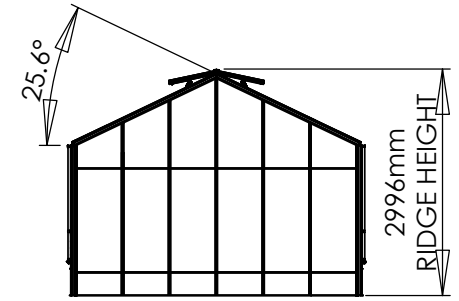

22mm  
DOOR  
RUNNER

0 1000mm  
SCALE: 1:100

12 X 34 REACH REGAL